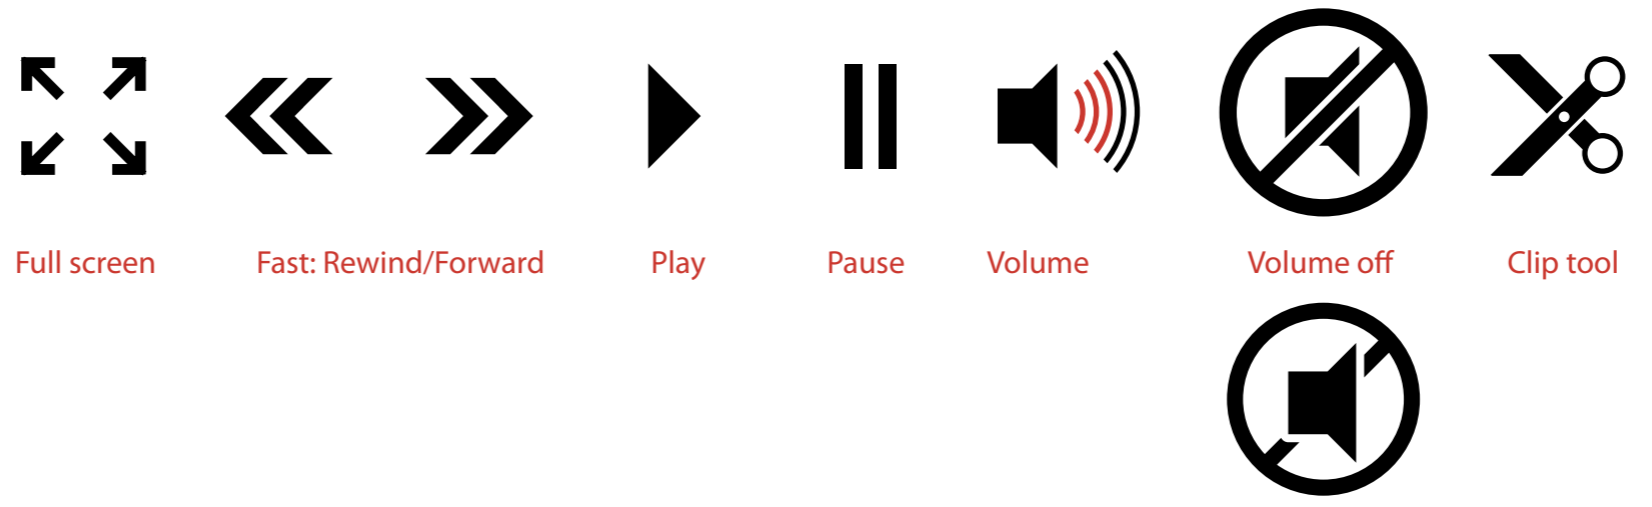

License

Approved

Video controller

Full screen Fast: Rewind/Forward Play Pause Volume Volume off Clip tool

Full screen Fast: Rewind/Forward Play Pause Volume Clip tool

Download

download again

Reel (Request digitization)